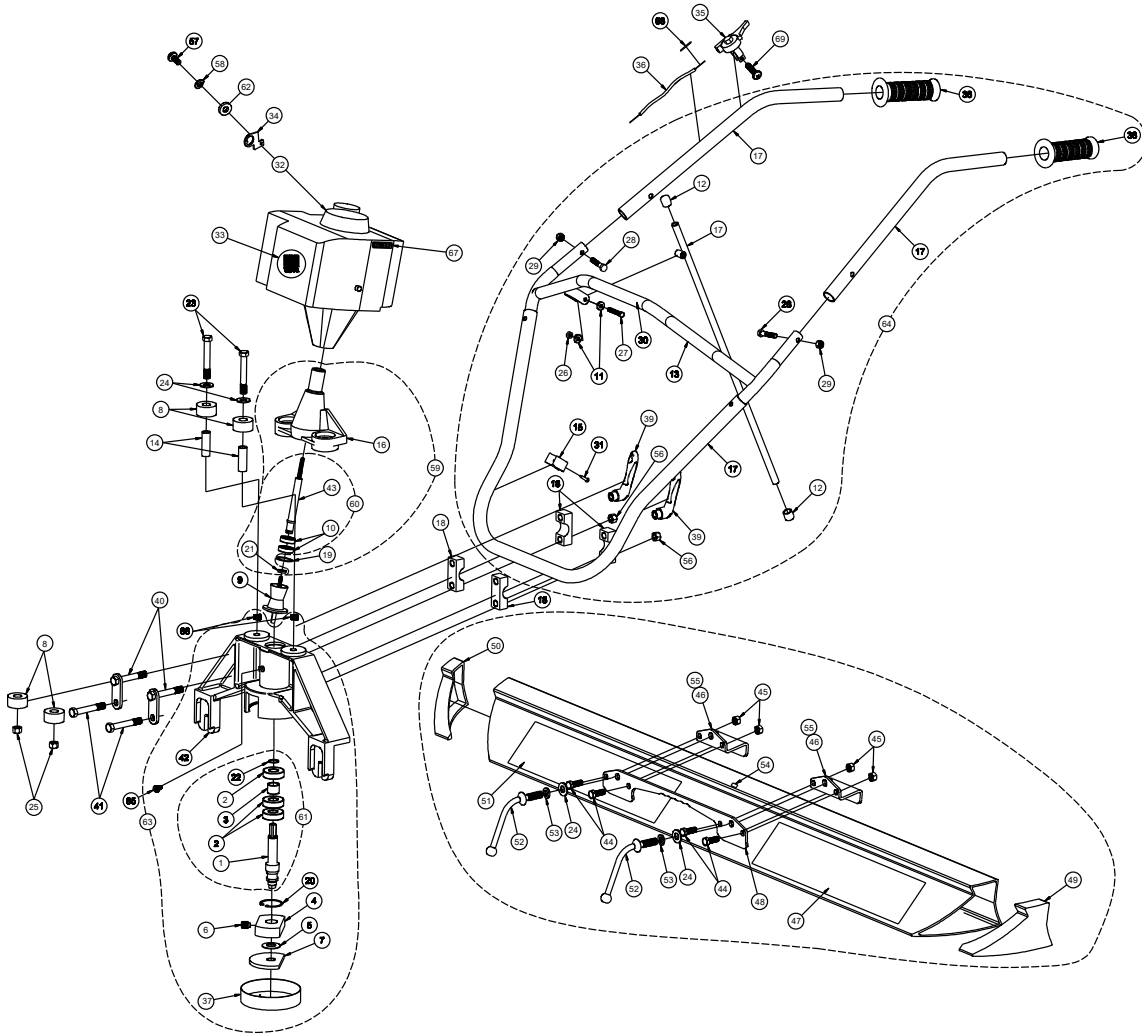

PARTS

Item	Part#	Description	QTY
1	WS420120	Driveshaft, Lower (Puckshaft)	1
2	WS110111	Bearing, Ball, 6203-2RS	3
3	WS420110	Spacer, Bearing, Screed	1
4	WS420130	Weight, Eccentric - Top	1
6	WS148520	Set Screw, 1/2 UNC x 5/8 H.D. PNT	1
7	WS420140	Weight, Eccentric - Bottom	1
8	WS420200	Bushing, Rubber 80 duro, Isolator	4
9	WS420040	Coupler, Rubber Shaft (R2)	1
10	W095514	Bearing, Ball;1.125OD;500 Bore;DBL	2
11	WS174432	Washer, Nylon 1/4 ID x 1/2 OD x .065	2
12	WS247009	Cap, Rubber 1/2 in.	2
14	WS420201	Sleeve, Bushing, Isolator	1
15	WS420075	Kickstand Clip	1
16	WS421972	Powerhead, Upper	1
18	WS421960	Clamp, Half 1 in.	4
19	WS138095	Retaining Ring, Internal 1-1/8 in.	1

Item	Part#	Description	QTY
21	WS138097	Retaining Ring, External 1/2 in.	1
22	WS138098	Retaining Ring, External .669 in.	1
23	WS226502	Bolt, 7/16-14 × 3.00	2
24	WS174993	Washer, 7/16 in. NOM PL	4
27	WS225765	Bolt, 1/4 × 1-1/2 GR 8	1
28	WS226000	Bolt, 5/16 × 1-1/2 GR 2	2
32	WS202251	Engine, GX35 Honda	1
35	WS220152	Throttle Lever	1
36	WS220185	Throttle Cable	1
37	WS421968	Cap, 4.5 in. ID - Vented	1
38	WS421969	Grip, Handle - 1 in. Rubber	2
39	WS421989	Lever, 7/16 Female Adjustable	2
40	WS421986	W.A. Plate, Bolster	2
41	WS226505	Bolt, 7/16-14 × 2.75	2
42	WS421992	Assembly, Casting w/Sleeve	1
43	WS420091	Shaft, Drive (Honda) (R2)	1
45	WS227814	Nut, Hex Lock 3/8 UNC	4
46	WS422002	W.A. Bracket, Screed Mount	2
48	WS421998	Bracket, Cleat	1
49	WS421951	Caps, SK Bar End W/LIP LHS	1
50	WS421952	Caps, SK Bar End W/LIP RHS	1
52	WS421987	Bolt; Lever, Male	2
53	WS176550	Washer, 7/16 Lock	2
55	WS422007	Rubber Backing; Screed Bracket	2
59	WS421938	Top Casting Complete; GX35	1
60	WS421937	Top Casting Shaft Assy Kit; GX35	1
61	WS420026	Eccentric Shaft Assy Kit; GX35	1
63	WS421939	Bottom Casting Complete; GX35	1
64	WS621521	Handle Bar Kit	1
—	WS420100	Sleeve, Stl-Bearing	
—	WS226210	Bolt, Hex Head; 3/8 UNC × 1 in.	
—	WS621520	Screed Board Mounting Kit	