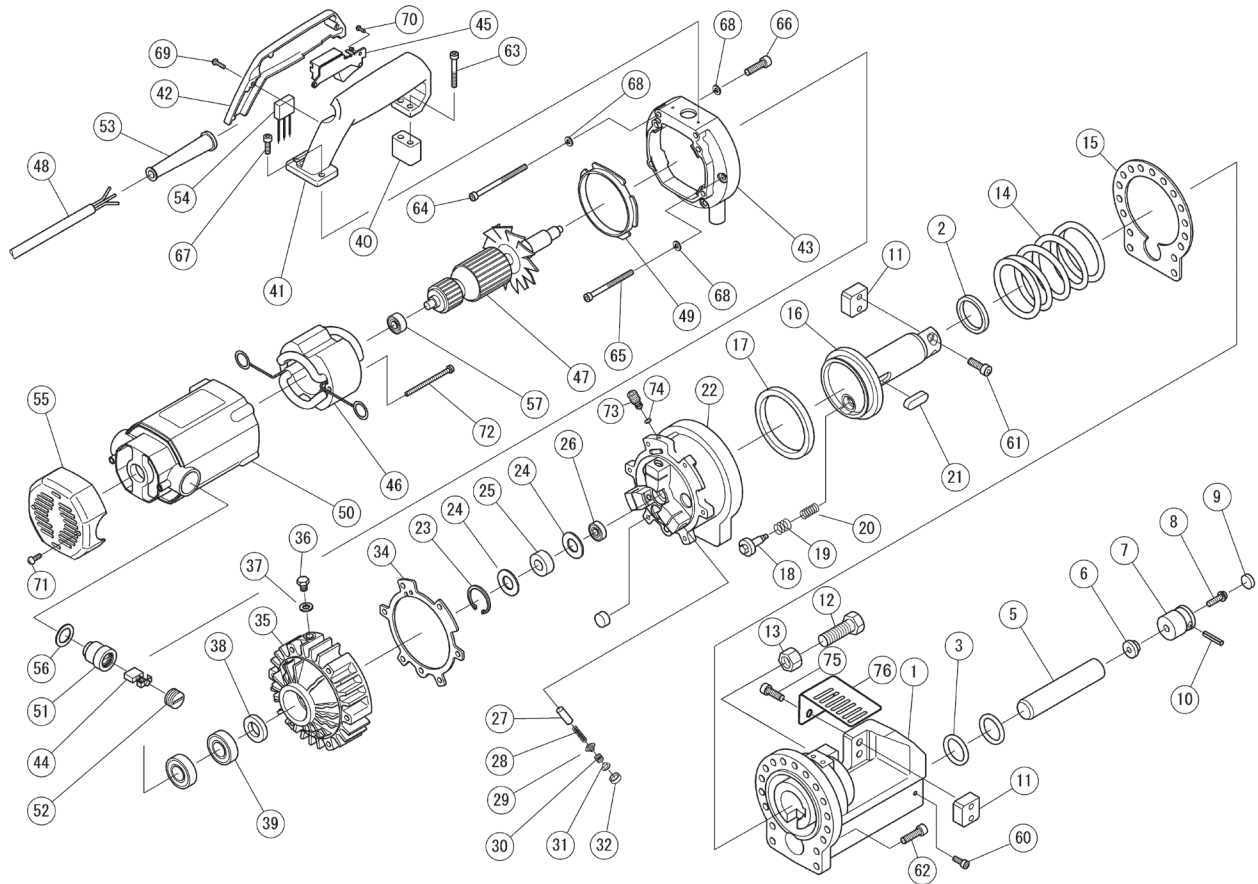

## DC-25X Portable Rebar Cutter Parts Guide

## DC-25X Portable Rebar Cutter Parts Guide

1	1C2601B	HOUSING
2	1C2602	SEAL PACKING
3	70RP32	O RING P32
5	1C2570	AIR BAG
6	1CM2027	AIR BAG NUT
7	1C2620B	HOUSING CAP
8	1CM2028	AIR BAG SET BOLT
9	1C1505	AIR FILTER
10	7SP06030	SPRING PIN D6X30
11	RB-25X	CUTTER BLOCK SET
12	7B16050	S BOLT M16X50
13	7N8016	STOPPER NUT M16
14	1C2607	RETURN SPRING
15	1C2614	CYLINDER PACKING
16	1C2604	PISTON
17	1C2518	SEAL PACKING
18	1C2519	RETURN VALVE
19	1C2521	R VALVE SPRING
20	1C2522	VALVE END SPRING
21	1C2605	PISTON KEY
22	1C1024200	CYLINDER
23	1C2526	SNAP RING H35
24	1C2525	BEARING GUIDE
25	1C2534	NEEDLE BEARING
26	1C2609	BALL BEARING 609
27	1C2610	RAM
28	1C1330	R RETURN SPRING
29	1C13281	DELIVERY VALVE
30	1C1331	D VALVE SPRING
31	1C13352	SPRING GUIDE
32	1C13292	PUMP HEAD SEAL
33	3P1044	MAGNET FILTER
34	1C2615	PUMP CASE PACKING
35	1C25391	PUMP CASE
36	1C1304	OIL PLUG M10X15
37	1C1305	SEAL WASHER WF10
38	1C2542	OIL SEAL SC20-35-8

39	1C1941	BEARING 6004VV
40	1C2616	HANDLE PRESS
41	1C1944B/C	MAIN HANDLE
42	1C1946	SWITCH COVER
43	1C2611	CASE COVER
44	1C2612A	CARBON BRUSH SET
45	1C1961B	SWITCH
46	1C2612B	STATOR COIL
47	1C2612C	ARMATURE
48	1C1961F	CORD
49	1C2612D	FAN COVER
50	1C2612E	MOTOR HOUSING
51	1C2612F	BRUSH HOLDER
52	1C2612G	BRUSH CAP
53	1C1961I	CORD ARMER
54	1C2612H	CONDENSER
55	1C2612I	MOTOR COVER
56	7956683	STOP PLATE
57	1C2612J	BALL BEARING 6200VV
60	1BR5092	CAP BOLT M6×16
61	1C1912	CAP BOLT W/WASHER
62	1C1911B	CAP BOLT M8×30
63	7CB06045	CAP BOLT M6×45
64	1C1949	CAP BOLT M6×90
65	7CB06075	CAP BOLT M6×75
66	7CB06035	CAP BOLT M6×35
67	1C1945	CAP BOLT M6×18
68	7SW006	SPRING WASHER
69	1C1947	P H BOLT M4X15
70	7PB04008	P H BOLT M4X8
71	7PSW05012	P H BOLT W/ WASHER
72	7PB05065	P H BOLT M5×65
73	1C4160601	RELEASE VALVE
74	7ORS4	O RING
75	7CGW08030	CAP BOLT W/WASHER
76	1C4199800	CUTTER GUARD