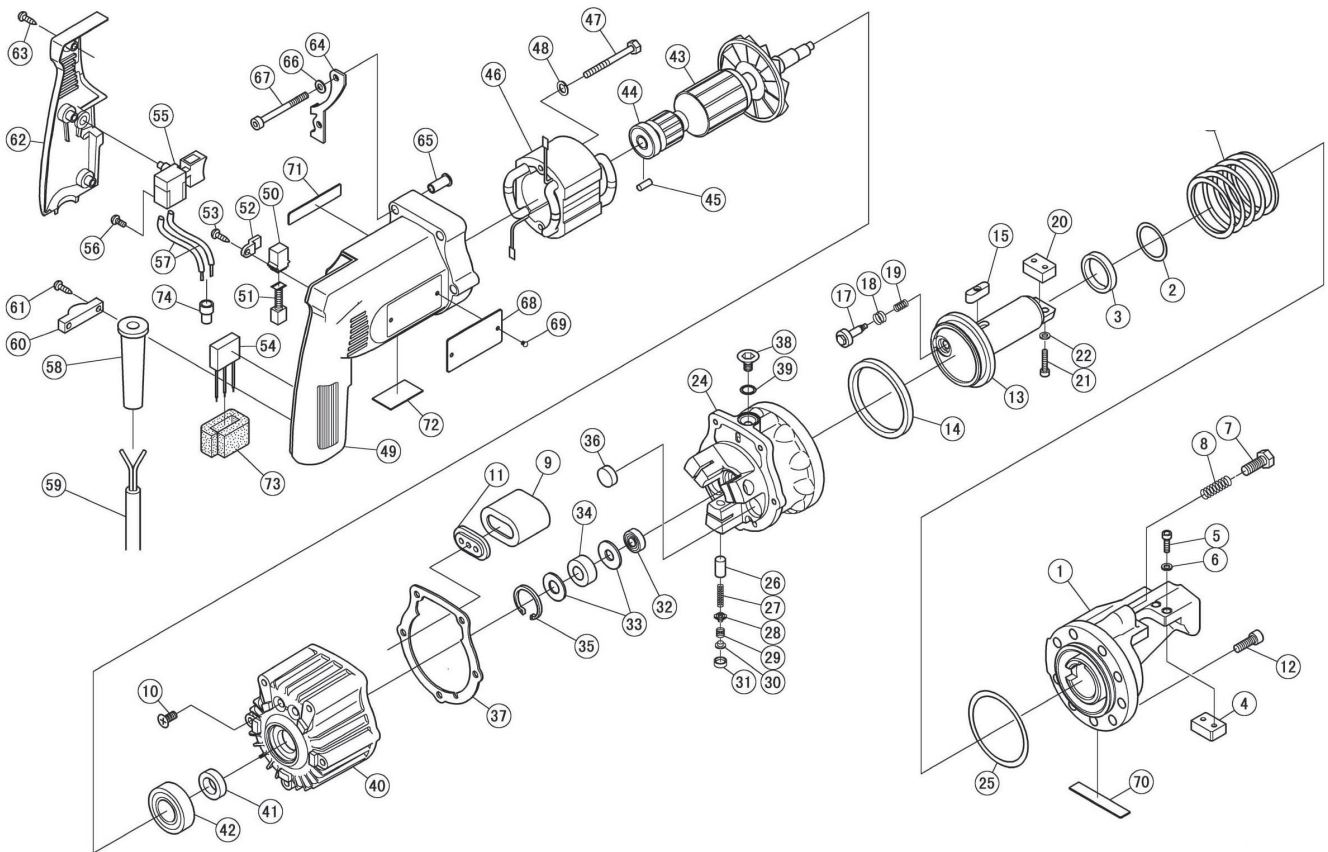

DC-16LZ Portable Rebar Cutter Parts Guide

DC-16LZ Portable Rebar Cutter

1	1C2025700	HOUSING (DC-16LZ)
2	70RP30	O RING P30
3	1C16021	SEAL PACKING SKY30
4	RB-16LZ	CUTTER BLOCK SET
5	7CB05015	CAP BOLT M5XM15
6	7SW0005	SPRING WASHER M5
7	7B810025	STOPPER BOLT M10X25
8	1C4079400	LOCK SPRING
9	1C4078900	AIR BAG
10	7ST0612	TAPPING SCREW (+) 6×12
11	1C4079000	AIRBAG NUT
12	7CB08022	CAP BOLT M8X22
13	1C3039700	PISTON
14	7FU0825L0	SEAL PACKING OSI66-56-6
15	1C4079701	PISTON KEY 7X8X24
17	1CL0123	RETURN VALVE
18	1CL0143	RETURN VALVE SPRING
19	1C1922	VALVE END SPRING
20	SEE 6	SEE 6
21	7CB05015	CAP BOLT M5X15
22	7SW0005	SPRING WASHER M5
23	1CL016	RETURN SPRING
24	1C2025600	CYLINDER
25	70RG60	O RING
26	1C1971	RAM
27	1C1972	RAM RETURN SPRING
28	1C1973	DELIVERY VALVE
29	1C1331	DELIVERY VALVE SPRING
30	1C13352	SPRING GUIDE
31	1C13292	PUMP HEAD SEAL
32	3P1030	BEARING 608
33	1C1325	BEARING GUIDE
34	1C1340	NEEDLE BEARING
35	1C1326	SNAP RING H27
36	3P1044	MAGNET FILTER
37	1C4079300	PUMP CASE PACKING

38	7SB0812	OIL PLUG M8×12
39	70RP10	O RING P-10
40	1C2025800	PUMP CASE
41	1C1342	OIL SEAL
42	76002VV	BALL BEARING 6002VV
43	3V0001E	ARMATURE WITH CAM
44	7608VV	BALL BEARING
45	1CL001P	BEARING LOCK
46	3V0001D	STATOR COIL
47	7HT04070	TAPPING SCREW D4X70
48	7SW0004	SPRING WASHER M4
49	3V0001K	MOTOR HOUSING
50	1CL001C	BRUSH HOLDER
51	1C1361A	CARBON BRUSH SET
52	3V0001P	HOLDER PIECE
53	7NS04016	TAPPING SCREW D4X16
54	3V0001W	CONDENSER
55	4V0001N	SWITCH
56	7WB035006	SCREW M3.5X6
57	3V0001R	LEAD WIRE
58	3V0001Z	CORD ARMER
59	4V001V	CORD SET
60	1CL001Q	CORD CLIP
61	7FNS04016	TAPPING SCREW D4X16
62	3V0001L	HANDLE COVER
63	7WNS04020	TAPPING SCREW D4X20
64	3V0001V	FOOT
65	3V0001S	SLEEVE
66	7PW0005	PLATE WASHER M5
67	7CB05075	CAP BOLT M5X75
68		NAME PLATE
69	7R020032	RIVET
73	1CL001R	SUPPORT B
74	1CL001M	CONNECTOR
75	1DBR2943	STEEL BALL 5/32