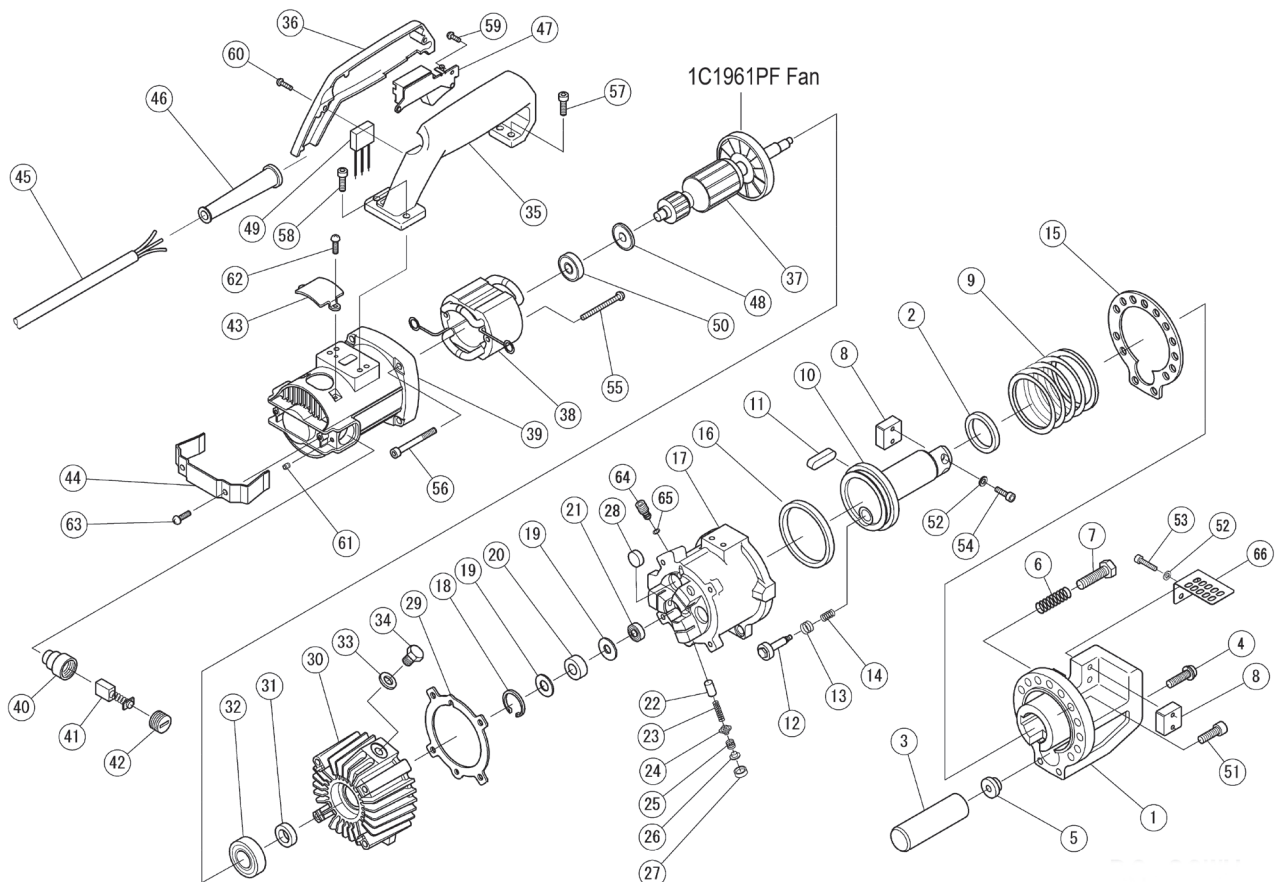

DC-20WH Portable Rebar Cutter Parts Guide

DC-20WH Portable Rebar Cutter Parts Guide

1	1CM20012	HOUSING
2	1CM2002	SEAL PACKING SKY35
3	1C1958	AIR BAG
4	1CM2028	AIR BAG SET BOLT
5	1CM2027	AIR BAG NUT
6	1C1603	LOCK SPRING
7	7B10038	STOPPER BOLT M10X38
8	RB-20XH	CUTTER BLOCK SET
9	1C1920	RETURN SPRING
10	1C19171	PISTON
11	1C1936	PISTON KEY
12	1C1319	RETURN VALVE
13	1C1921	RETURN VALVE SPRING
14	1C1922	VALVE END SPRING
15	1CM2025	CYLINDER PACKING
16	1C1918	SEAL PACKING
17	1C2061500	CYLINDER
18	1C1326	SNAP RING H27
19	1C1325	BEARING GUIDE
20	1C1340	NEEDLE BEARING
21	1CW0003	BALL BEARING 698
22	1C1327	RAM
23	1C1330	RAM RETURN SPRING
24	1C13281	DELIVERY VALVE
25	1C1331	DELIVERY VALVE SPRING
26	1C13352	SPRING GUIDE
27	1C13292	PUMP HEAD SEAL
28	3P1044	MAGNET FILTER
29	1C1951G	PUMP CASE PACKING
30	1C2059900	PUMP CASE
31	1C1342	OIL SEAL SC15-25-7
32	1C1941	BALL BEARING 6004VV
33	1C1305	SEAL WASHER WF10

34	1C1304	OIL PLUG M10X15
35	1C1944B/C	MAIN HANDLE
36	1C1946	SWITCH COVER
37	1C19612E	ARMATURE ASS'Y
38	1C1961D	STATOR COIL
39	1C1961K	MOTOR HOUSING
40	1C1961J	BRUSH HOLDER
41	1C1961A	CARBON BRUSH SET
42	1C1961H	BRUSH CAP
43	1C1961SC	SIDE COVER
44	1C1961TC	TAIL COVER
45	1C1961F	CORD SET
46	1C1961I	CORD ARMER
47	1C1961B	SWITCH
49	1C1961L	CONDENSER
50	1C1961M	BALL BEARING 6000VV
51	1C1912	CAP BOLT M8X25
52	1C1311W	SPRING WASHER M5
53	1C1311B	CAP BOLT M5X25
54	1C1313	CAP BOLT M5X18
55	7P205055	PAN HEAD BOLT M5X55
56	1C1949	CAP BOLT M6X90
57	1BR5092	CAP BOLT M6X16
58	1C1945	CAP BOLT M6X18
59	7PB04008	PAN HEAD BOLT M4X8
60	1C1947	PAN HEAD BOLT M4X15
61	7SS05008	SET SCREW M5X8
62	7PB04008	PAN HEAD BOLT M4X8
63	7PB05010	PAN HEAD BOLT M5X10
64	1C4160601	RELEASE VALVE
65	7ORS4	O RING
66	1C4195900	CUTTER GUARD